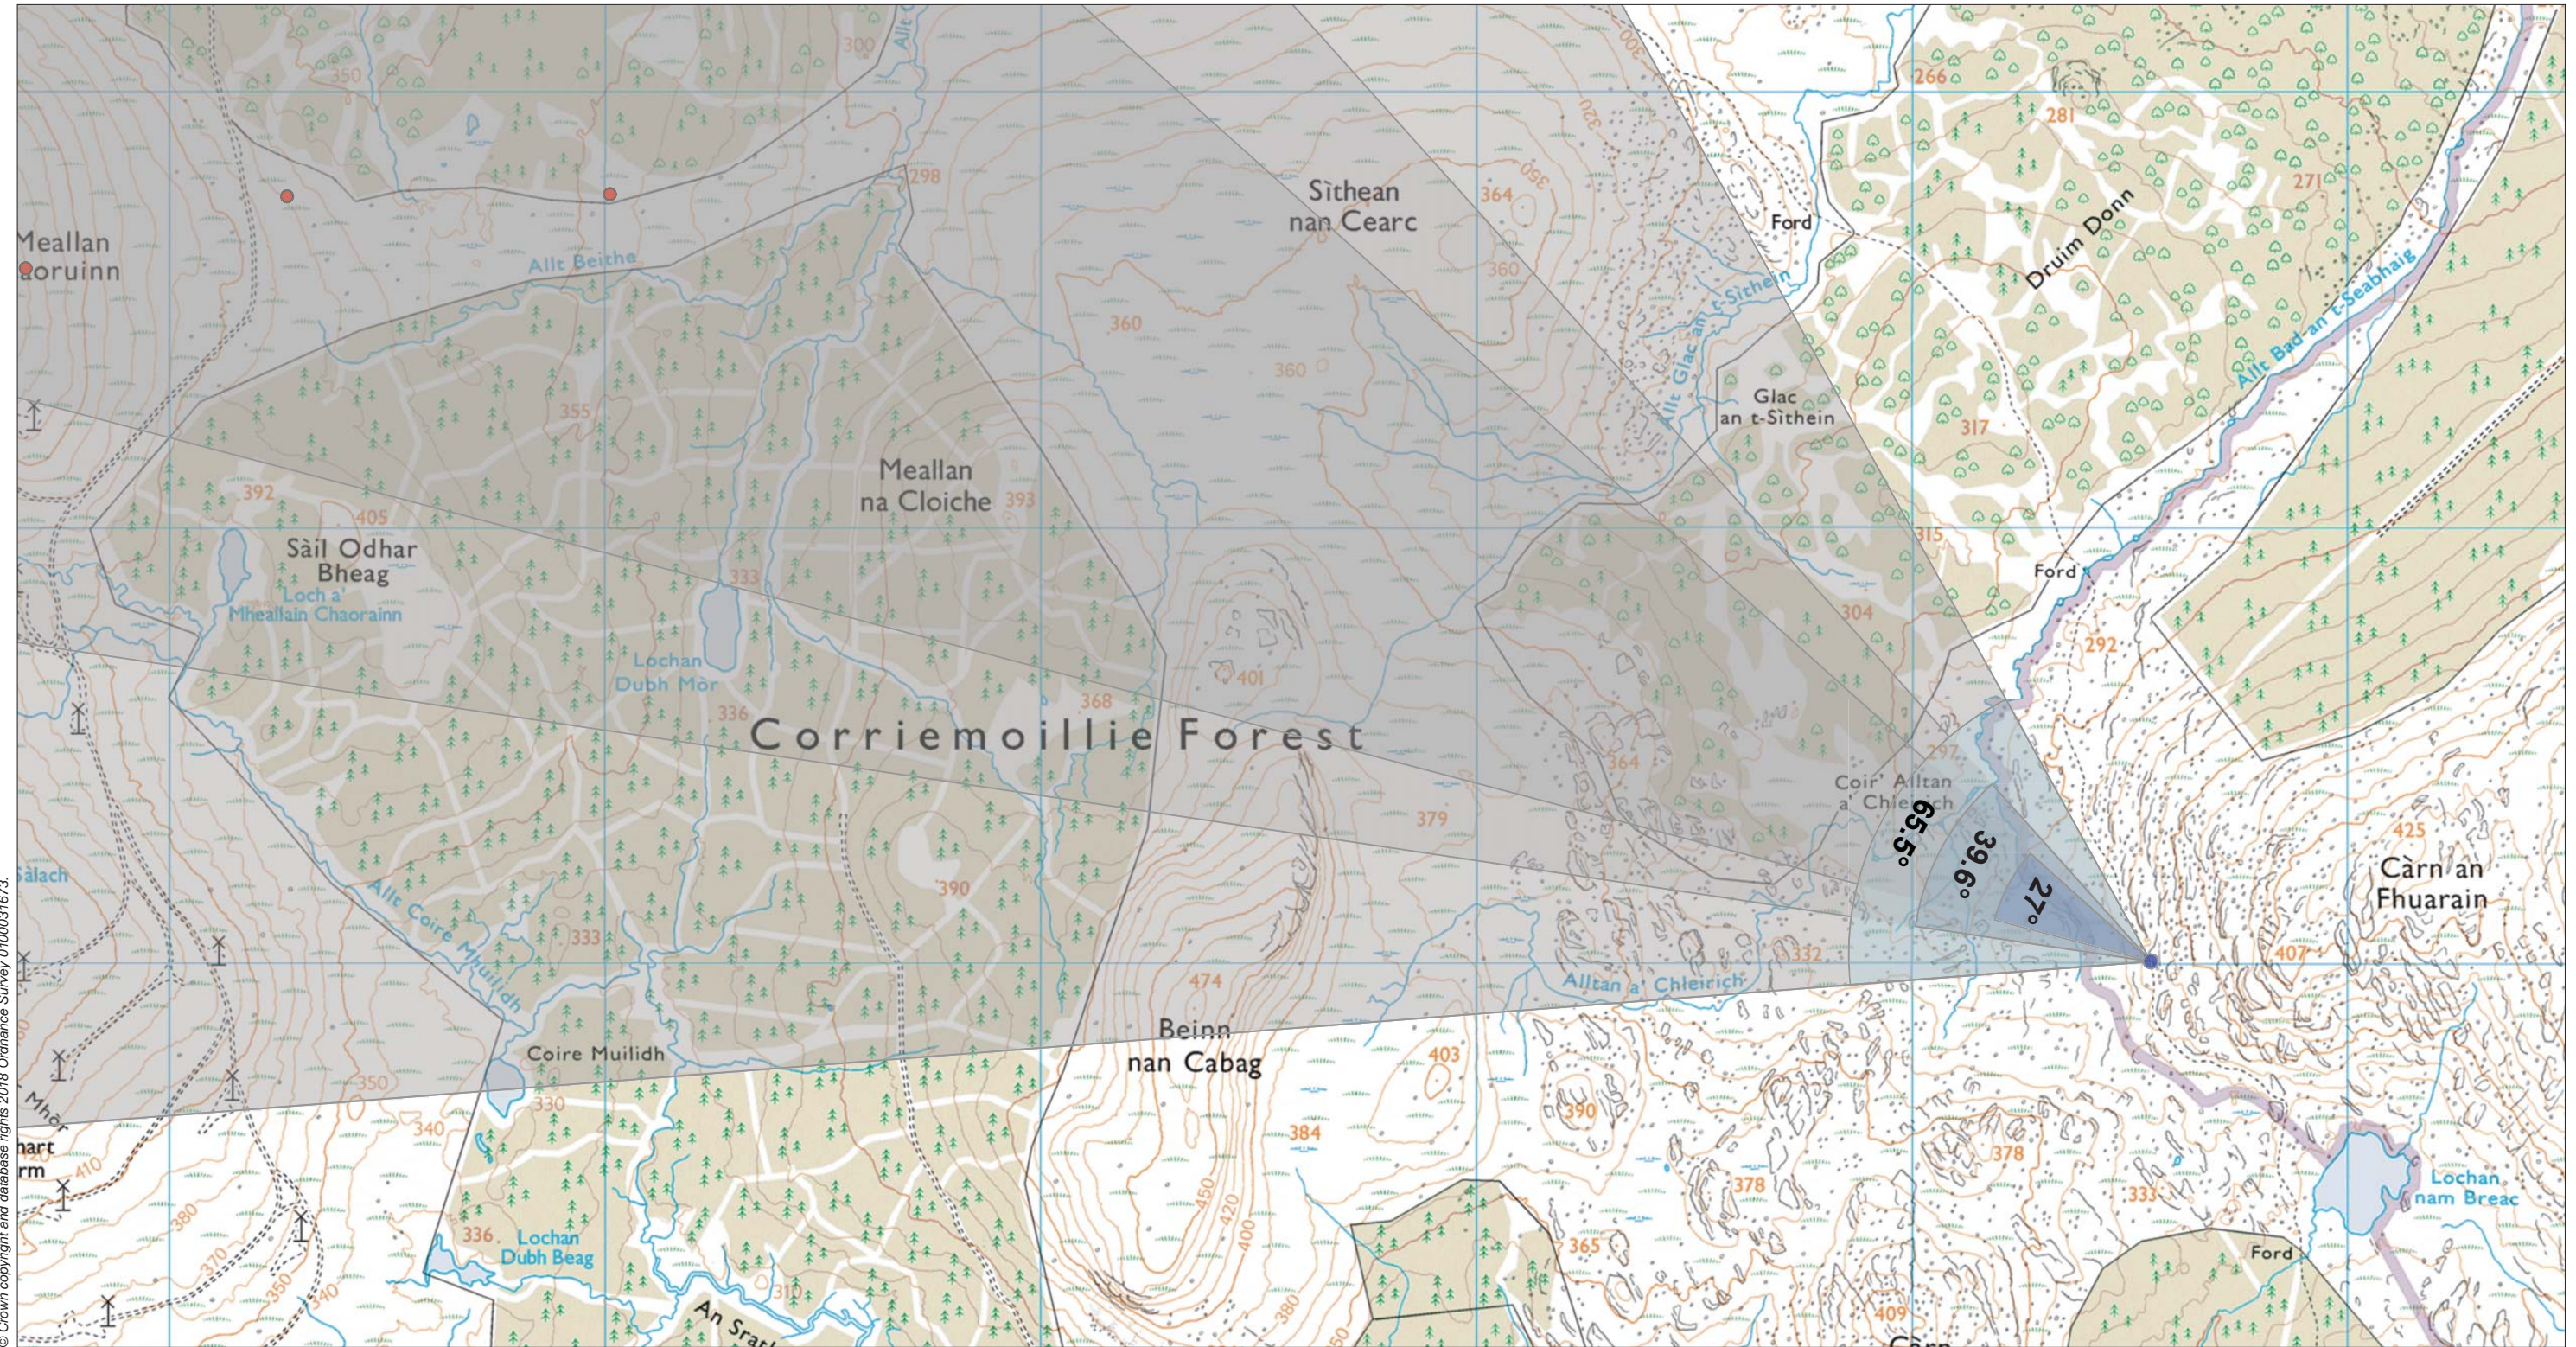

Viewpoint 4: Old Drovers Route

© Crown copyright and database rights 2018 Ordnance Survey 0100031673.

Grid Ref: 237546 867006 Distance to nearest turbine: 3.950km AOD: 334.66m

This viewpoint is located on the Old Drover's Road approximately half way between Aultguish Inn in the north and Gorstan in the south. The viewpoint is accessed by following the path south-east from Aultguish Inn, through the woodland on Druim Donn to the open hill slope on the western side of Carn na Dubh Choille (479m AOD).

Viewpoint 4: Old Drovers Route

Distance to nearest turbine: 3.950km

Camera: EOS 6D

Focal length: 50mm vertical (27°) x 28mm horizontal (65.5°)

Camera height: 1.5m

Date: 04/05/17

Time: 12:23

The images contained on this page and the following two pages are not representative of scale and distance from the actual Viewpoint and show the wind farm development in its wider landscape context only.

© Crown copyright and database rights 2018 Ordnance Survey 0100031673.

Viewpoint 4: Old Drovers Route

Distance to nearest turbine: 1.69km Camera: EOS 6D Focal length: 50mm Camera height: 1.5m Date: 11/06/15 Time: 07:51

Viewpoint 4: Old Drovers Route

Distance to nearest turbine: 3.950km

Camera: EOS 6D

Focal length: 75mm

Camera height: 1.5m

Date: 04/05/17

Time: 12:23

This image should be viewed at a comfortable arm's length (approx. 500mm).