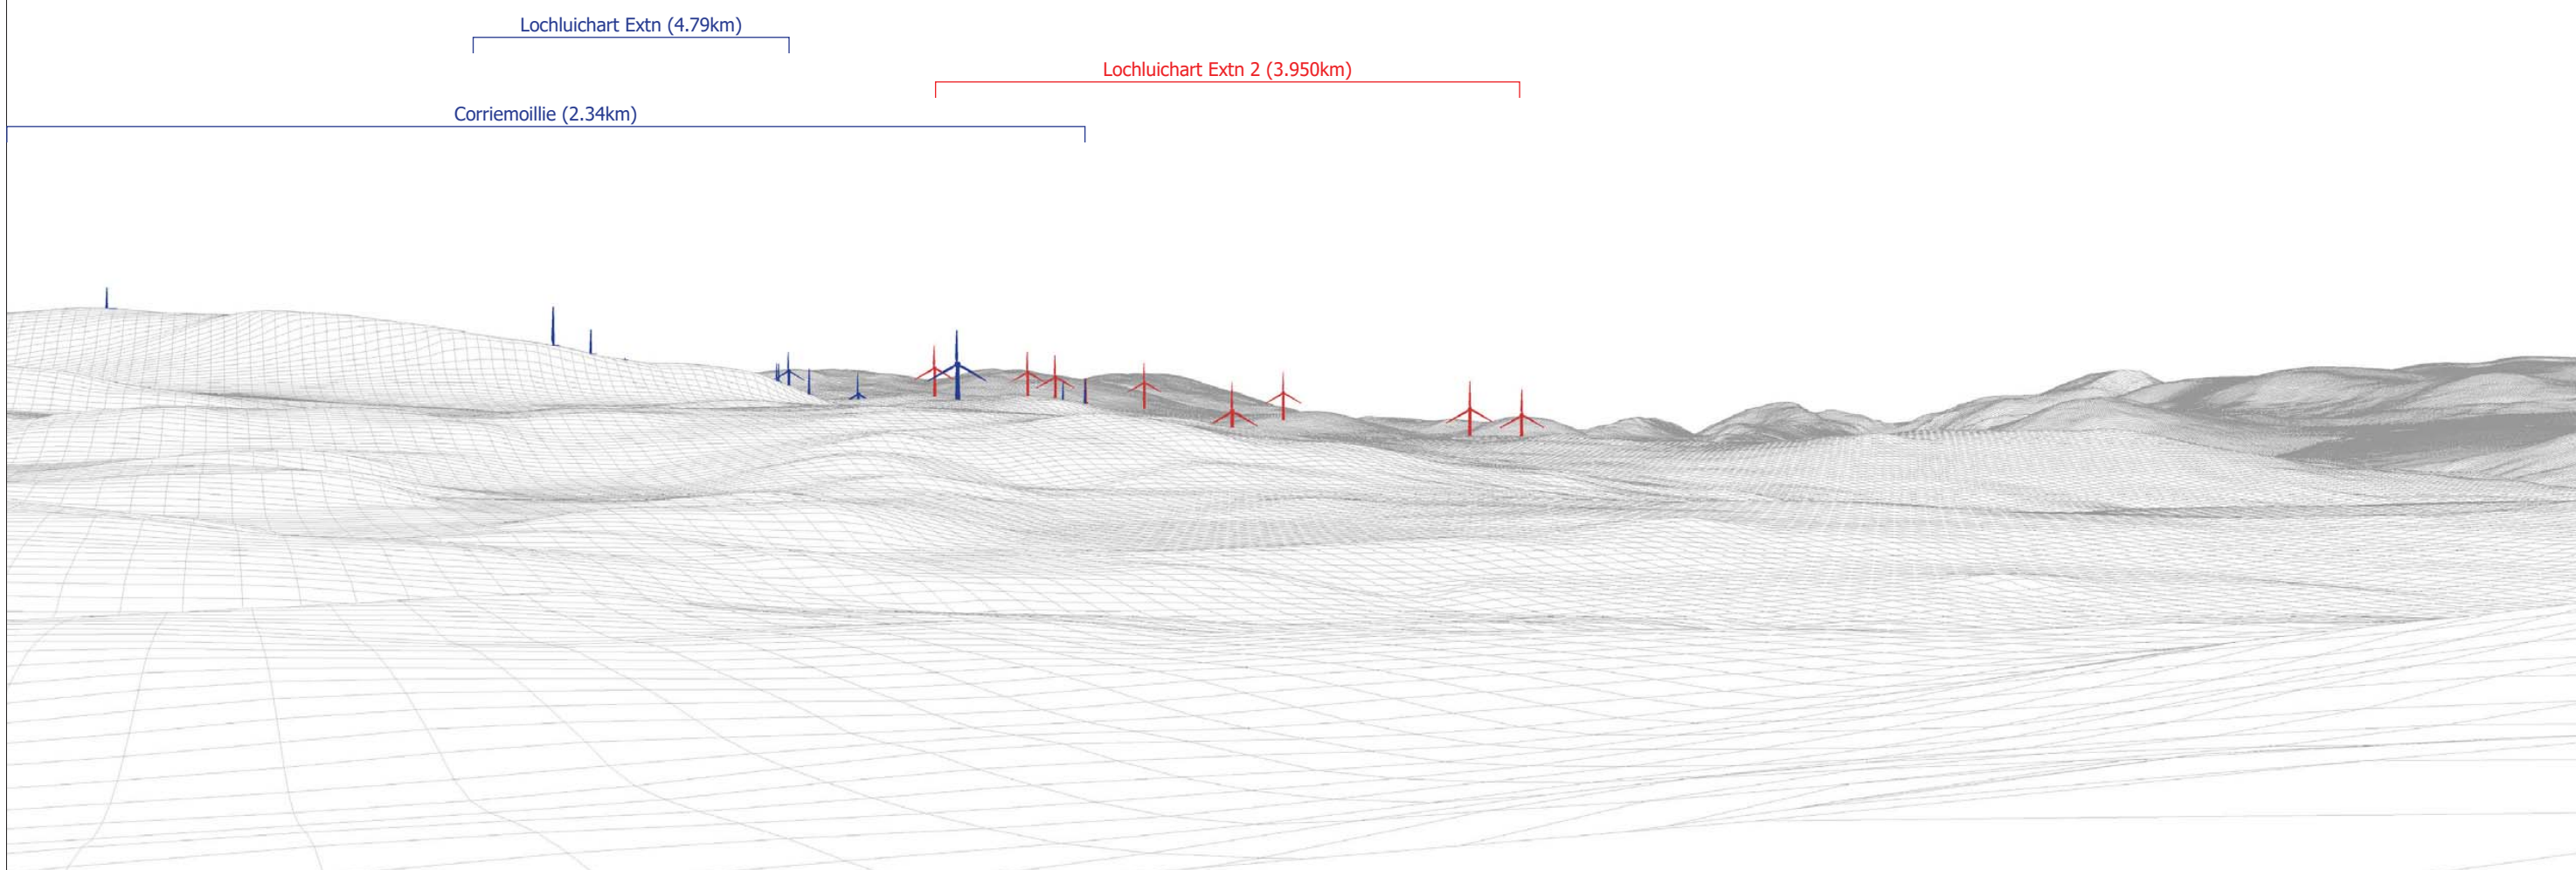

Viewpoint 4: Old Drovers Route

Distance to nearest turbine: 3.950km

Camera: EOS 6D

Focal length: 50mm vertical (27°) x 28mm horizontal (65.5°)

Camera height: 1.5m

Date: 04/05/17

Time: 12:23

The images contained on this page and the following two pages are not representative of scale and distance from the actual Viewpoint and show the wind farm development in its wider landscape context only.

Viewpoint 4 Existing view

Viewpoint 4 Wireline overlay

Viewpoint 4 Existing view

Viewpoint 4 Cumulative Wireline. Application turbines in red, operational / under construction in blue, consented in purple and application in orange.

© Crown copyright and database rights 2018 Ordnance Survey 0100031673.

Viewpoint 4: Old Drovers Route

Distance to nearest turbine: 1.69km Camera: EOS 6D Focal length: 50mm Camera height: 1.5m Date: 11/06/15 Time: 07:51

Viewpoint 4: Old Drovers Route

Distance to nearest turbine: 3.950km

Camera: EOS 6D

Focal length: 75mm

Camera height: 1.5m

Date: 04/05/17

Time: 12:23

This image should be viewed at a comfortable arm's length (approx. 500mm).