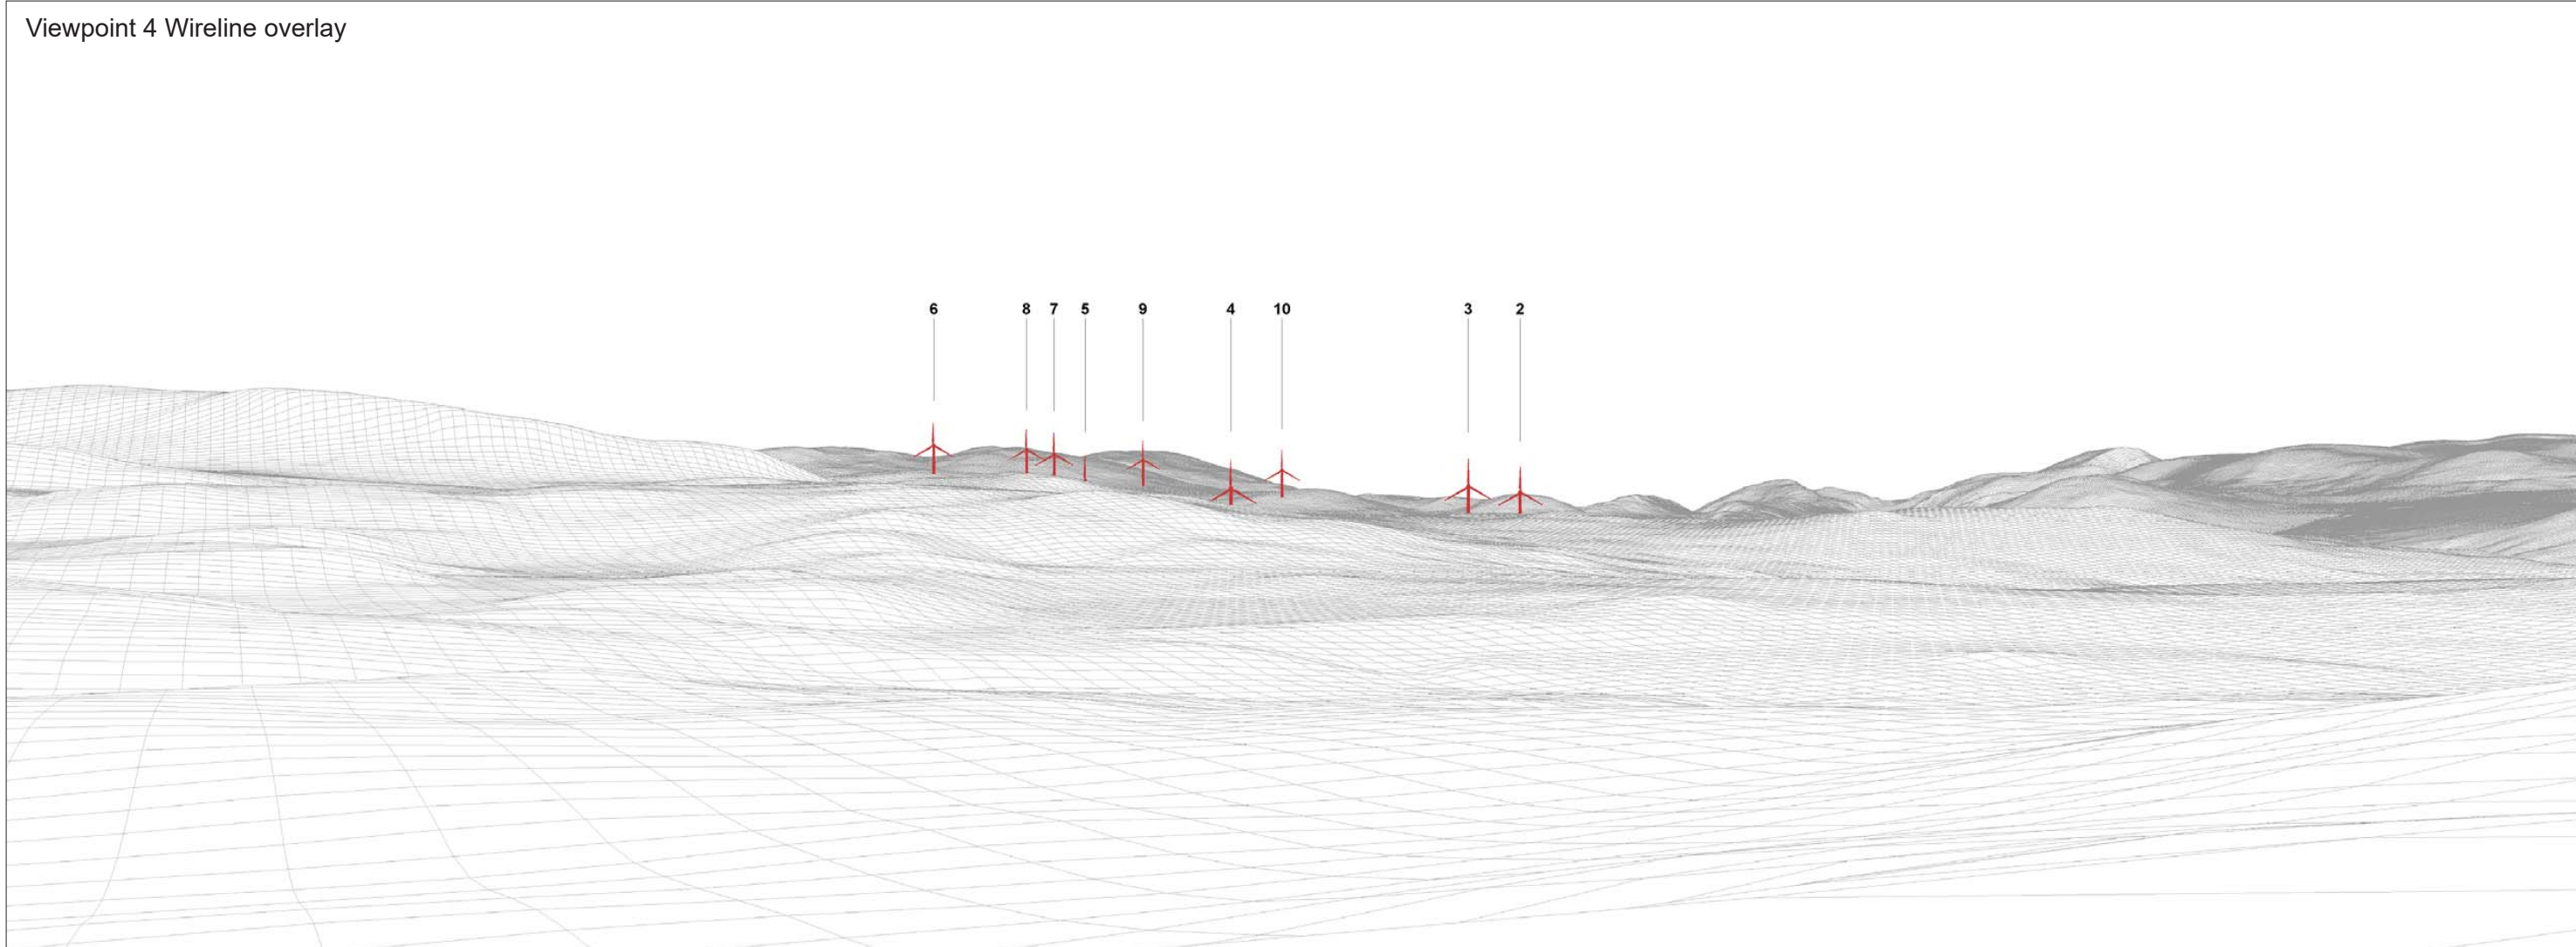

Viewpoint 4: Old Drovers Route

Distance to nearest turbine: 3.950km

Camera: EOS 6D

Focal length: 50mm vertical (27°) x 28mm horizontal (65.5°)

Camera height: 1.5m

Date: 04/05/17

Time: 12:23

The images contained on this page and the following two pages are not representative of scale and distance from the actual Viewpoint and show the wind farm development in its wider landscape context only.

Viewpoint 4 Existing view

Viewpoint 4 Wireline overlay

Viewpoint 4 Existing view

Viewpoint 4 Cumulative Wireline. Application turbines in red, operational / under construction in blue, consented in purple and application in orange.

© Crown copyright and database rights 2018 Ordnance Survey 0100031673.

Viewpoint 4: Old Drovers Route

Distance to nearest turbine: 1.69km Camera: EOS 6D Focal length: 50mm Camera height: 1.5m Date: 11/06/15 Time: 07:51

Viewpoint 4: Old Drovers Route

Distance to nearest turbine: 3.950km

Camera: EOS 6D

Focal length: 75mm

Camera height: 1.5m

Date: 04/05/17

Time: 12:23

This image should be viewed at a comfortable arm's length (approx. 500mm).